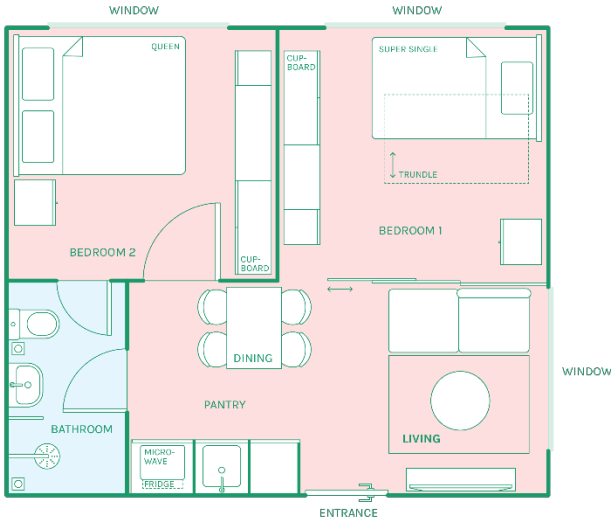

KOMUNE LIVING

No. 20, Jalan Kerinchi Kiri 3
59200 Kuala Lumpur
Malaysia

603 2742 5788

hello@komuneliving.com

www.komuneliving.com

Managed by UOA Hospitality Sdn Bhd (949294-W)

Room Types

All 648 rooms are suitable for long and short stays.

- Thinker Studio 17 sqm
- Thinker Studio Two 17 sqm
- Thinker Two 38 sqm
- Dreamer Studio 17 sqm
- Dreamer One Plus 38 sqm
- Artist Studio Loft 17 sqm
- Artist One Plus Loft 38 sqm

Typical 38 sqm layout

Typical 17 sqm layout

Room Features

- non-smoking floors
- pet-friendly floors
- air conditioning
- 50-inch Smart TV
- high speed WiFi
- telephone
- safety deposit box
- microwave
- kettle
- fridge
- ensuite bathroom
- hairdryer