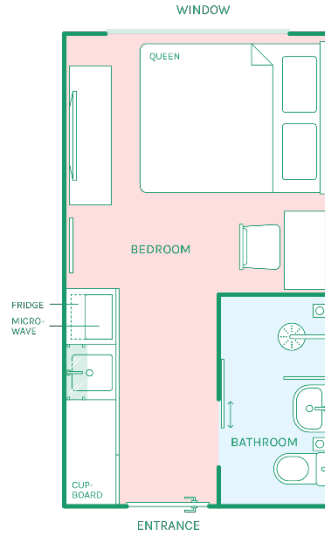

- Thinker Studio 17 sqm
- Thinker Studio Two 17 sqm
- Thinker Two 38 sqm
- Dreamer Studio 17 sqm
- Dreamer One Plus 38 sqm
- Artist Studio Loft 17 sqm
- Artist One Plus Loft 38 sqm

Typical 38 sqm layout

Typical 17 sqm layout

Room Features

- non-smoking floors
- pet-friendly floors
- air conditioning
- 50-inch Smart TV
- high speed WiFi
- telephone
- safety deposit box
- microwave
- kettle
- fridge
- ensuite bathroom
- hairdryer